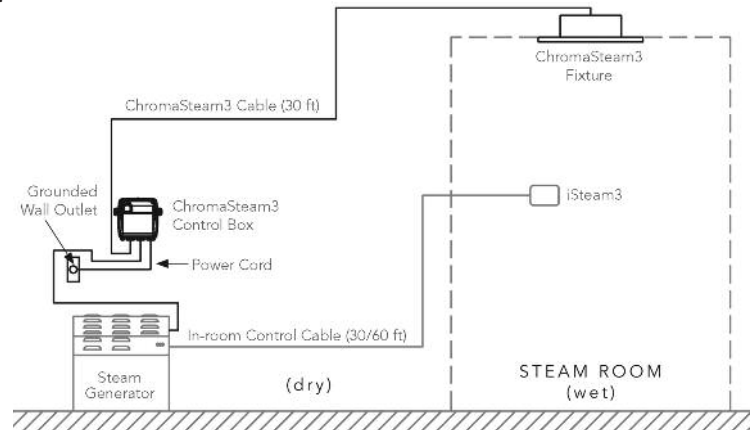

MODEL	BEZEL COLOR	PROJECT INFORMATION	
☐ MSCHROMA3	☐ BK Black	Location:	Contractor:
☐ MSCHROMA3DUO	☐ WH White	Architect:	Submitted By:
		Engineer:	Date:
Notes: