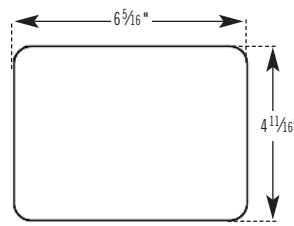

### BOX CONTENTS

MSCHROMA3 includes:

- (1) Light Fixture, LED Controller
- (1) Tube of Silicone
- (1) 30 ft. cable
- (1) Rough-in Box
- (1) Installation and Operation Manual

MSCHROMA3 DUO includes:

- (2) Light Fixtures, LED Controller
- (2) Tubes of Silicone
- (1) 30 ft. cable
- (1) Duo Cable
- (2) Rough-in Boxes
- (1) Installation and Operation Manual