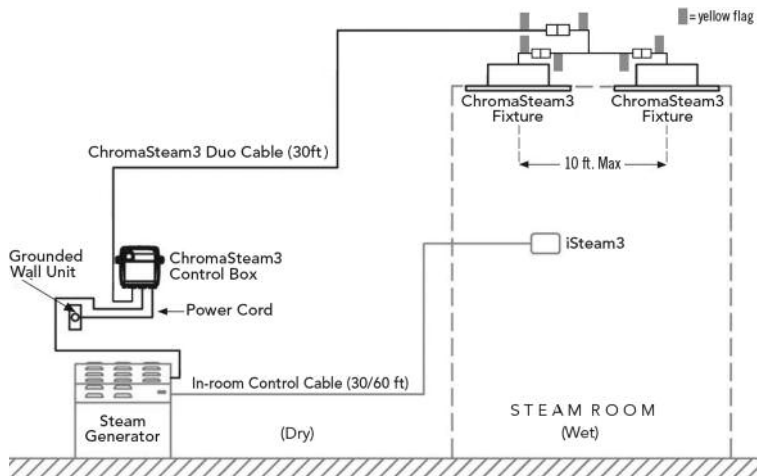

MODEL	BEZEL COLOR	PROJECT INFORMATION	
☐ MSCHROMA3	☐ BK Black	Location:	Contractor:
☐ MSCHROMA3DUO	☐ WH White	Architect:	Submitted By:
		Engineer:	Date:
Notes: