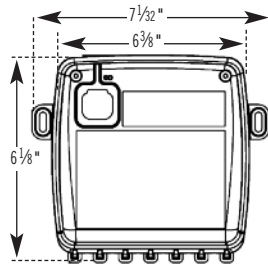

### BOX CONTENTS

MSCHROMA3 includes:

- (1) Light Fixture, LED Controller
- (1) Tube of Silicone
- (1) 30 ft. cable
- (1) Rough-in Box
- (1) Installation and Operation Manual

MSCHROMA3 DUO includes:

- (2) Light Fixtures, LED Controller
- (2) Tubes of Silicone
- (1) 30 ft. cable
- (1) Duo Cable
- (2) Rough-in Boxes
- (1) Installation and Operation Manual