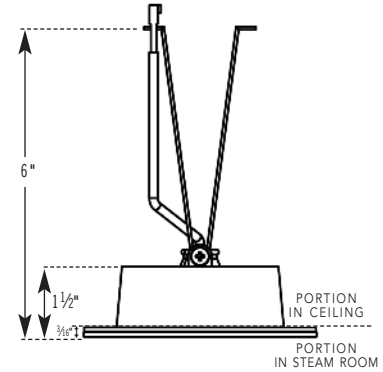

### BOX CONTENTS

MSCHROMA3 includes:

- (1) Light Fixture, LED Controller
- (1) Tube of Silicone
- (1) 30 ft. cable
- (1) Rough-in Box
- (1) Installation and Operation Manual

MSCHROMA3 DUO includes:

- (2) Light Fixtures, LED Controller
- (2) Tubes of Silicone
- (1) 30 ft. cable
- (1) Duo Cable
- (2) Rough-in Boxes
- (1) Installation and Operation Manual